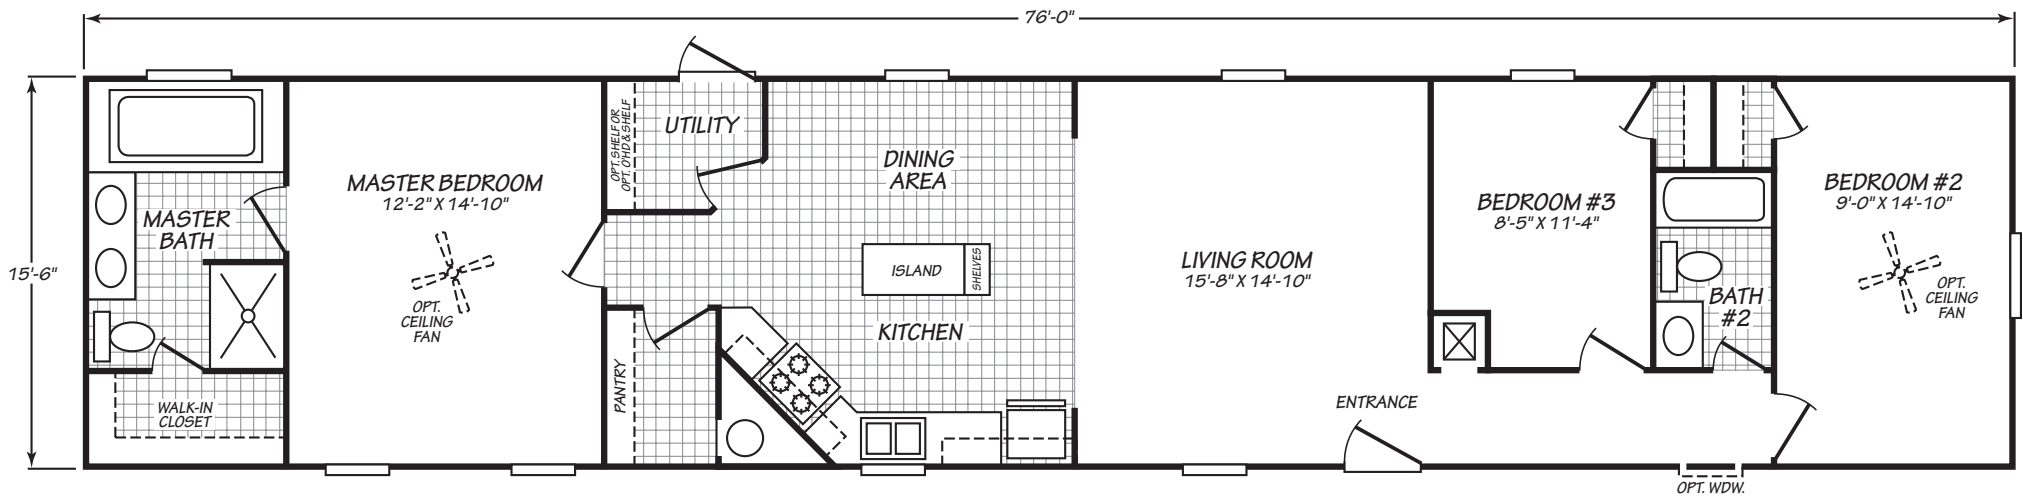

SANDPOINTE

MODEL 16763I

3 Bedroom • 2 Bath • 1,178 Square Feet

Important: Because we continually update and modify our products, it is important for you to know that our brochures and literature are for illustrative purposes only. Illustrations may show optional features. All information contained herein may vary from the actual home we build. Dimensions are nominal and length and width measurements are from exterior wall to exterior wall. We reserve the right to make changes at any time, without notice or obligation, in prices, colors, materials, specifications, features and models. Please check with your retailer for specific information about the home you select.