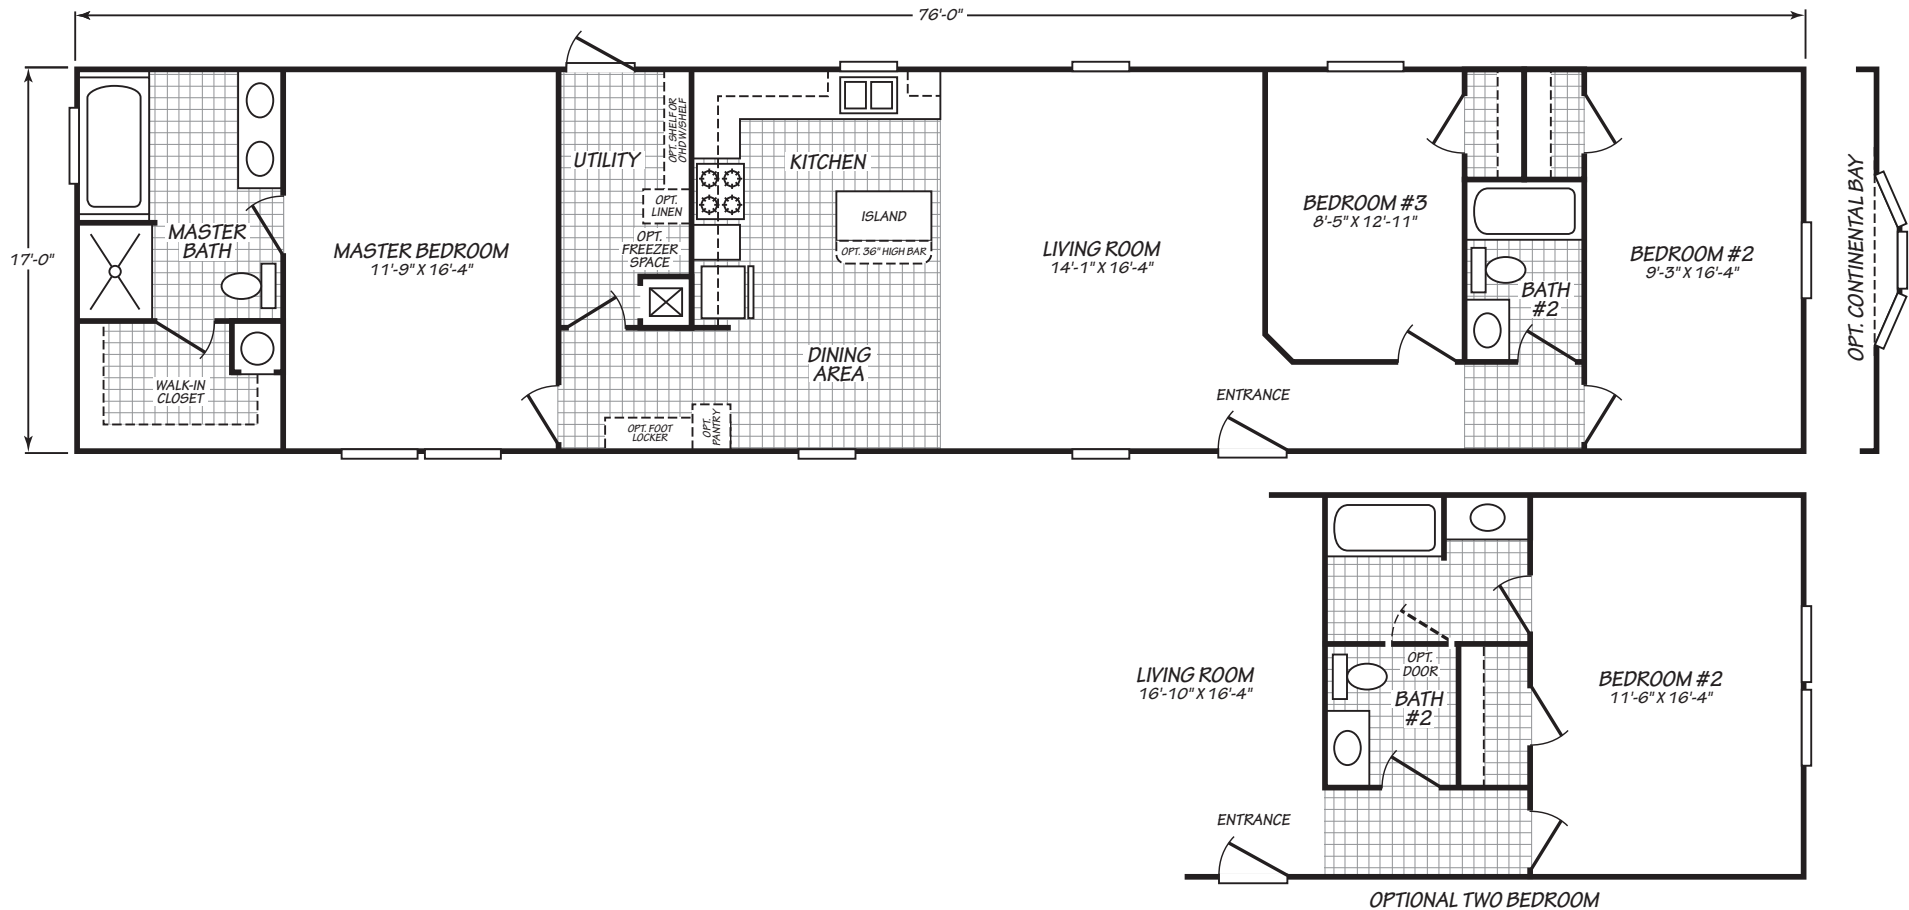

SANDPOINTE

MODEL 18763Z

3 Bedroom • 2 Bath • 1,178 Square Feet

Important: Because we continually update and modify our products, it is important for you to know that our brochures and literature are for illustrative purposes only. Illustrations may show optional features. All information contained herein may vary from the actual home we build. Dimensions are nominal and length and width measurements are from exterior wall to exterior wall. We reserve the right to make changes at any time, without notice or obligation, in prices, colors, materials, specifications, features and models. Please check with your retailer for specific information about the home you select.