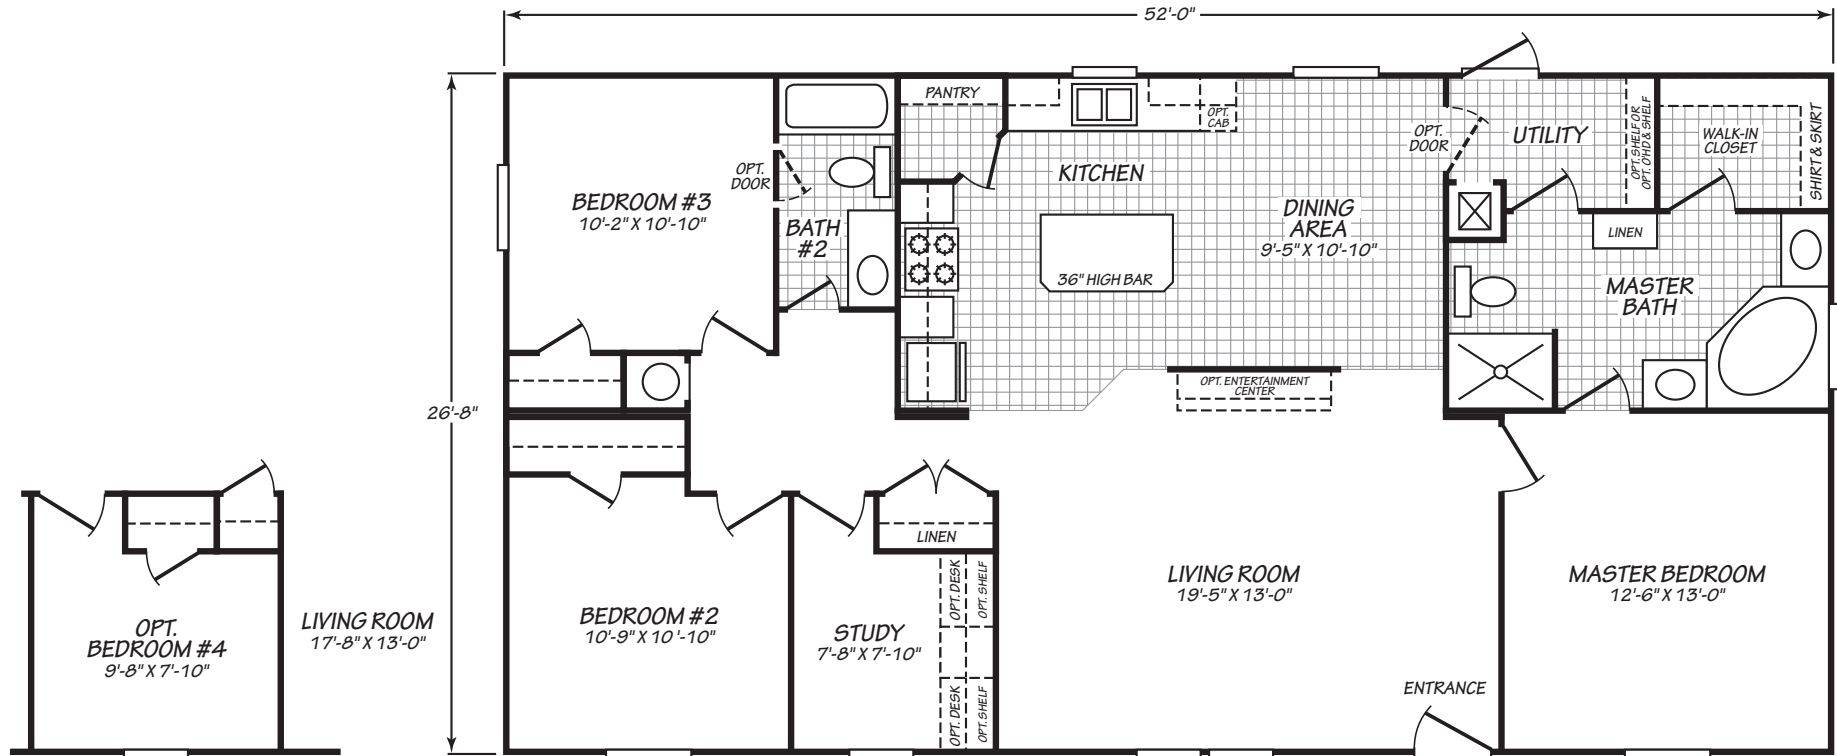

SANDPOINTE

MODEL 285231

3 Bedroom • 2 Bath • 1,386 Square Feet

Important: Because we continually update and modify our products, it is important for you to know that our brochures and literature are for illustrative purposes only. Illustrations may show optional features. All information contained herein may vary from the actual home we build. Dimensions are nominal and length and width measurements are from exterior wall to exterior wall. We reserve the right to make changes at any time, without notice or obligation, in prices, colors, materials, specifications, features and models. Please check with your retailer for specific information about the home you select.