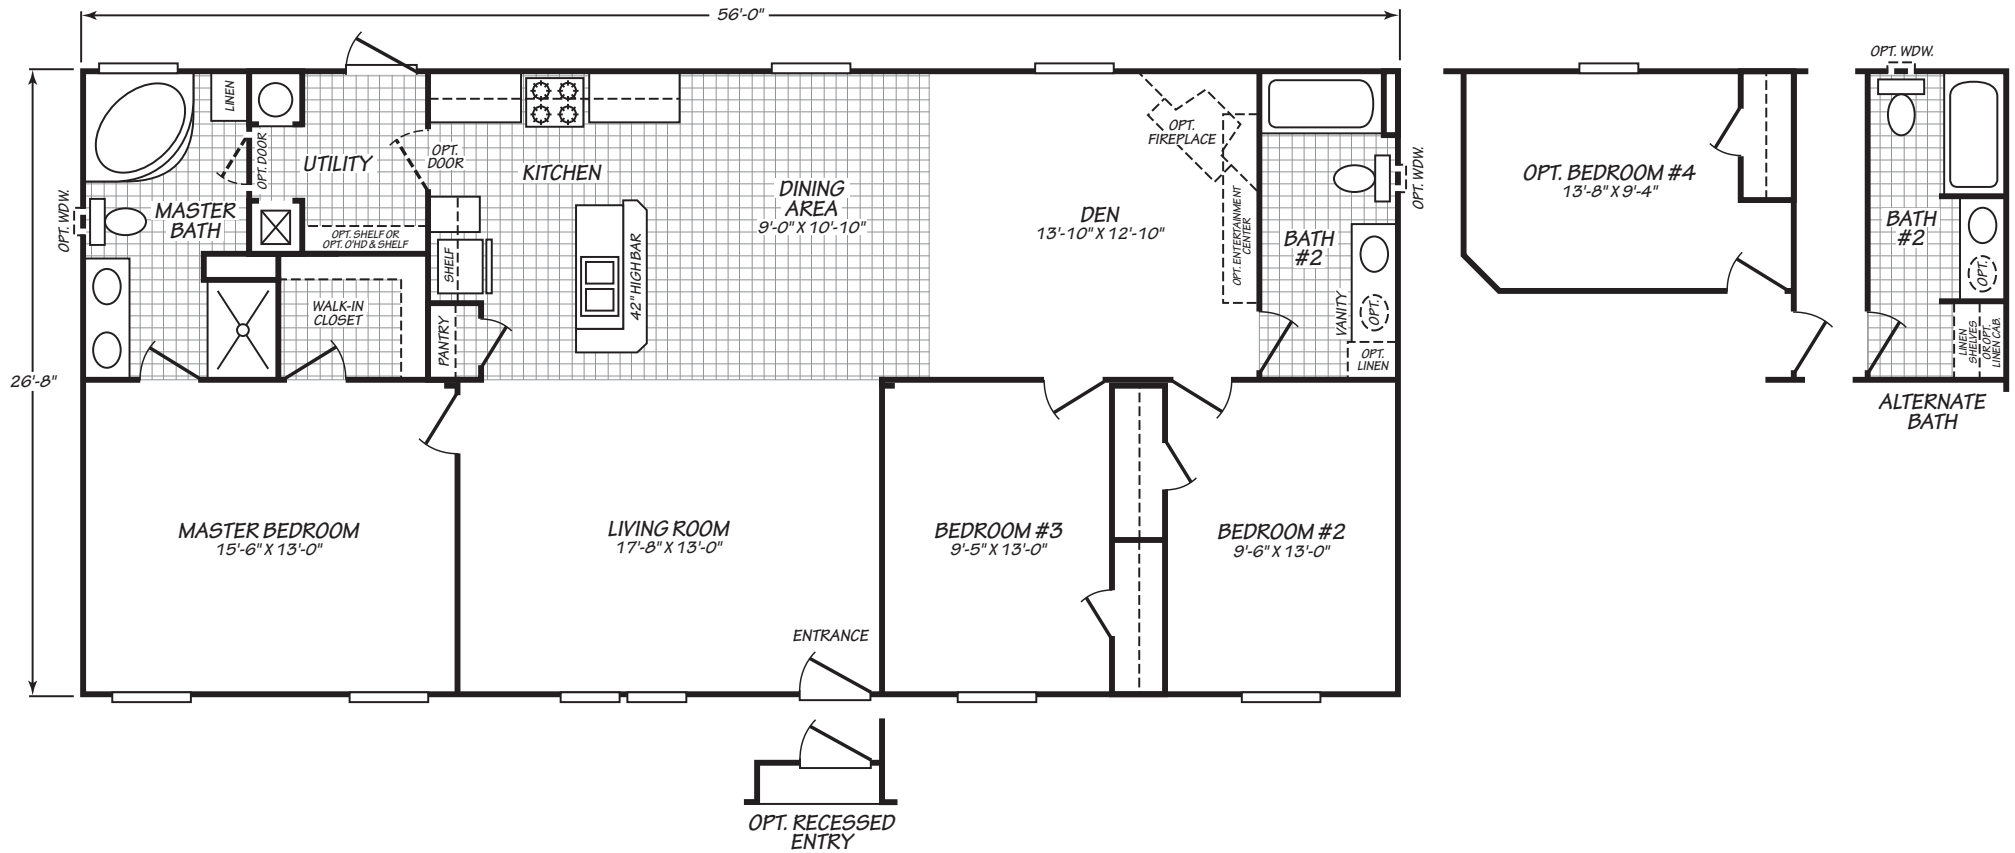

SANDPOINTE

MODEL 28563Z

3 Bedroom • 2 Bath • 1,492 Square Feet

Important: Because we continually update and modify our products, it is important for you to know that our brochures and literature are for illustrative purposes only. Illustrations may show optional features. All information contained herein may vary from the actual home we build. Dimensions are nominal and length and width measurements are from exterior wall to exterior wall. We reserve the right to make changes at any time, without notice or obligation, in prices, colors, materials, specifications, features and models. Please check with your retailer for specific information about the home you select.