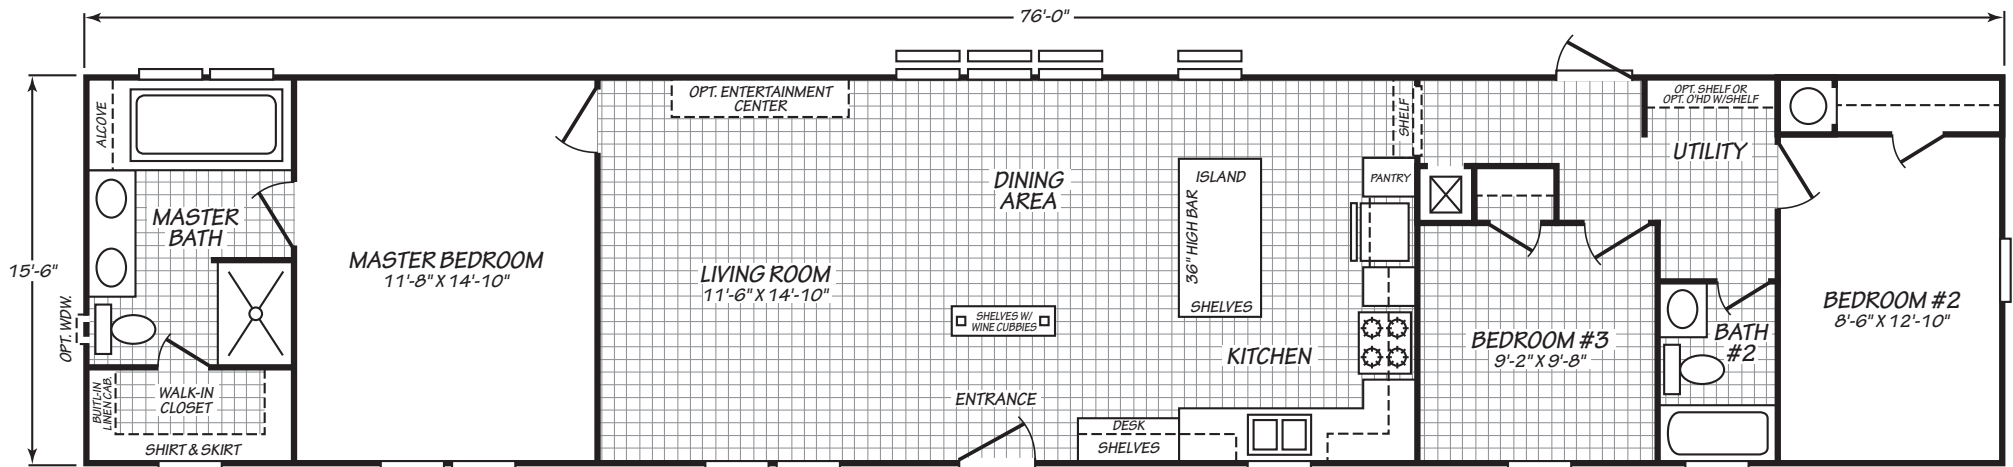

GREEN HILL

MODEL 16763L

3 Bedroom • 2 Bath • 1,178 Square Feet

Important: Because we continually update and modify our products, it is important for you to know that our brochures and literature are for illustrative purposes only. Illustrations may show optional features. All information contained herein may vary from the actual home we build. Dimensions are nominal and length and width measurements are from exterior wall to exterior wall. We reserve the right to make changes at any time, without notice or obligation, in prices, colors, materials, specifications, features and models. Please check with your retailer for specific information about the home you select.