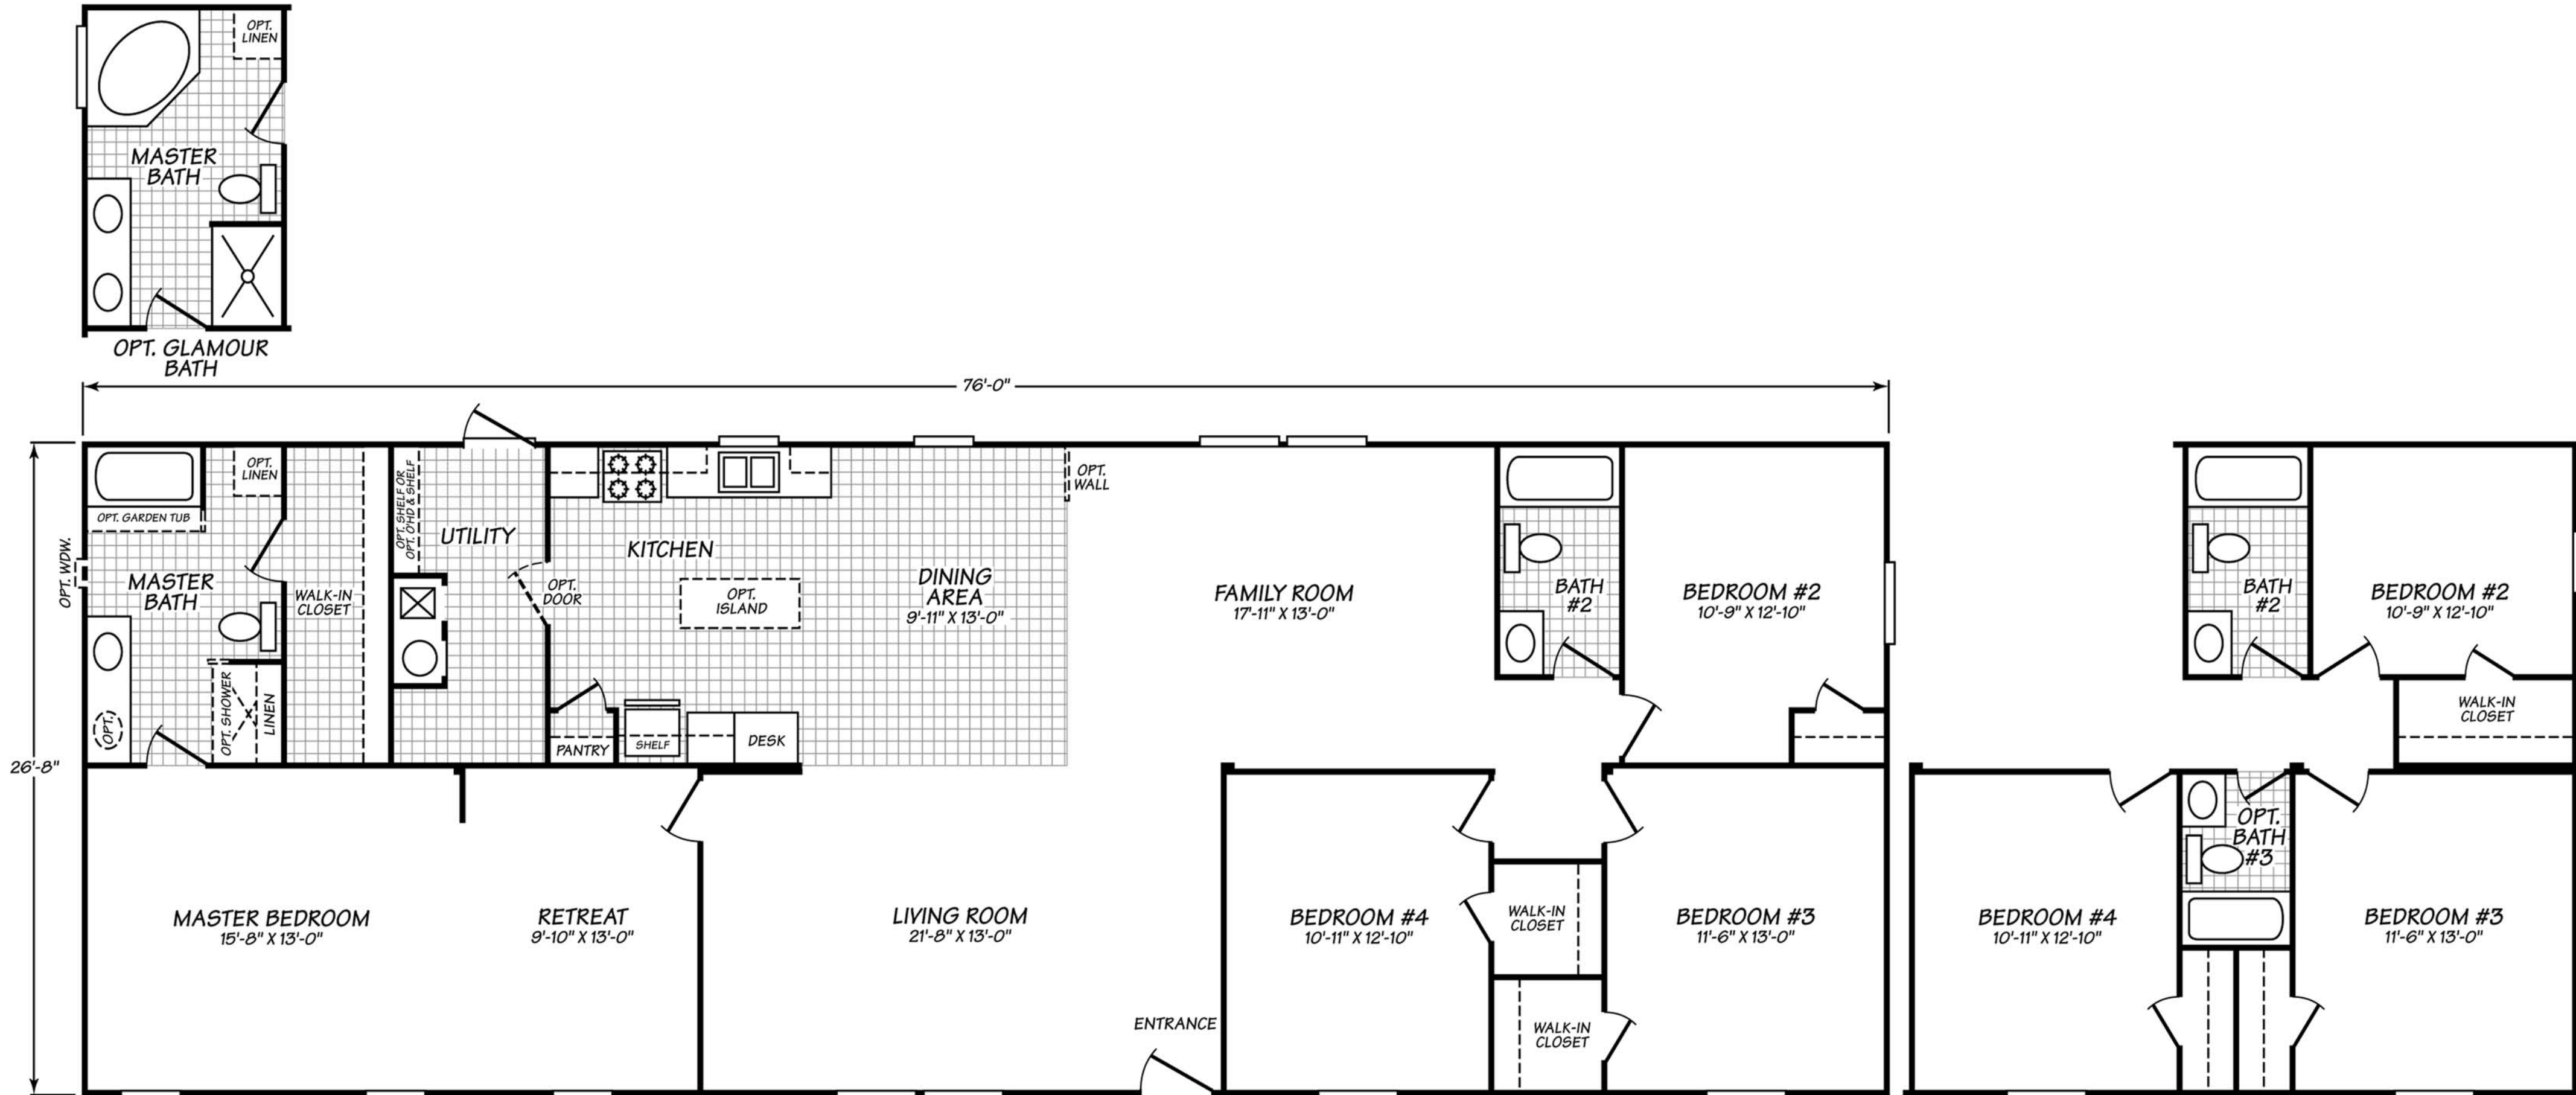

# Model - 28764W Weston

## Model 28764W

2,026 Sq. Ft.

4 Bedrooms, 2 Baths

- Two Spacious Living Areas
- Kitchen Pantry
- Lined Overhead Cabinets
- Four Large Bedrooms
- Optional Kitchen Island
- Optional Glamour Bath
- Optional 5th or 6th Bedroom
- Optional 3rd Full Bath