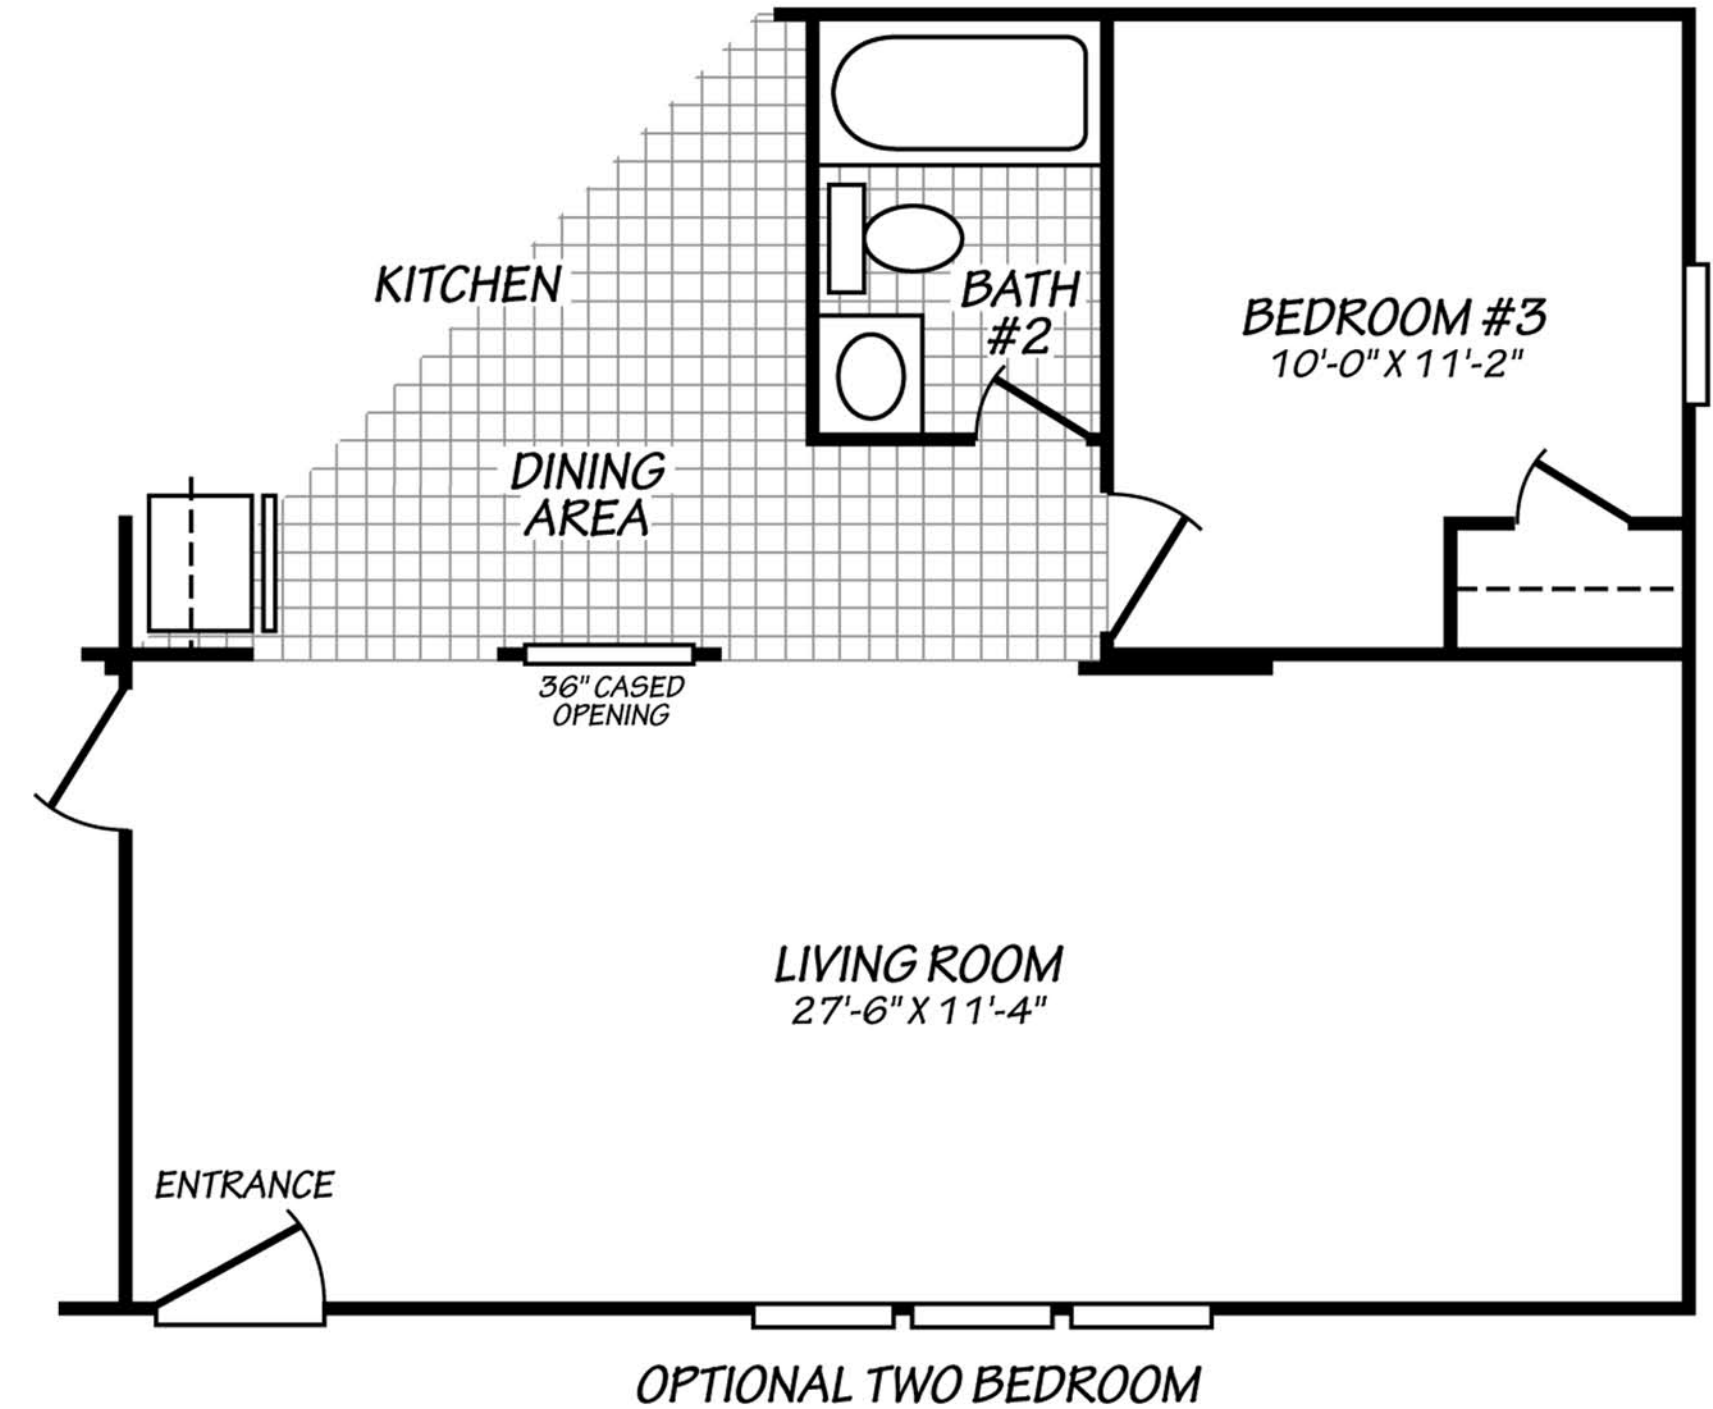

Model - 24403W Weston

Model 24403W

933 Sq. Ft.

3 Bedrooms, 2 Baths

- Spacious Living Room
- Built-In Pantry
- Lined Overhead Cabinets
- Black Appliances
- Master Walk-In Closet
- 60" Tub/Shower in Master
- Optional 2 Bedroom
- Optional 4' Stretch