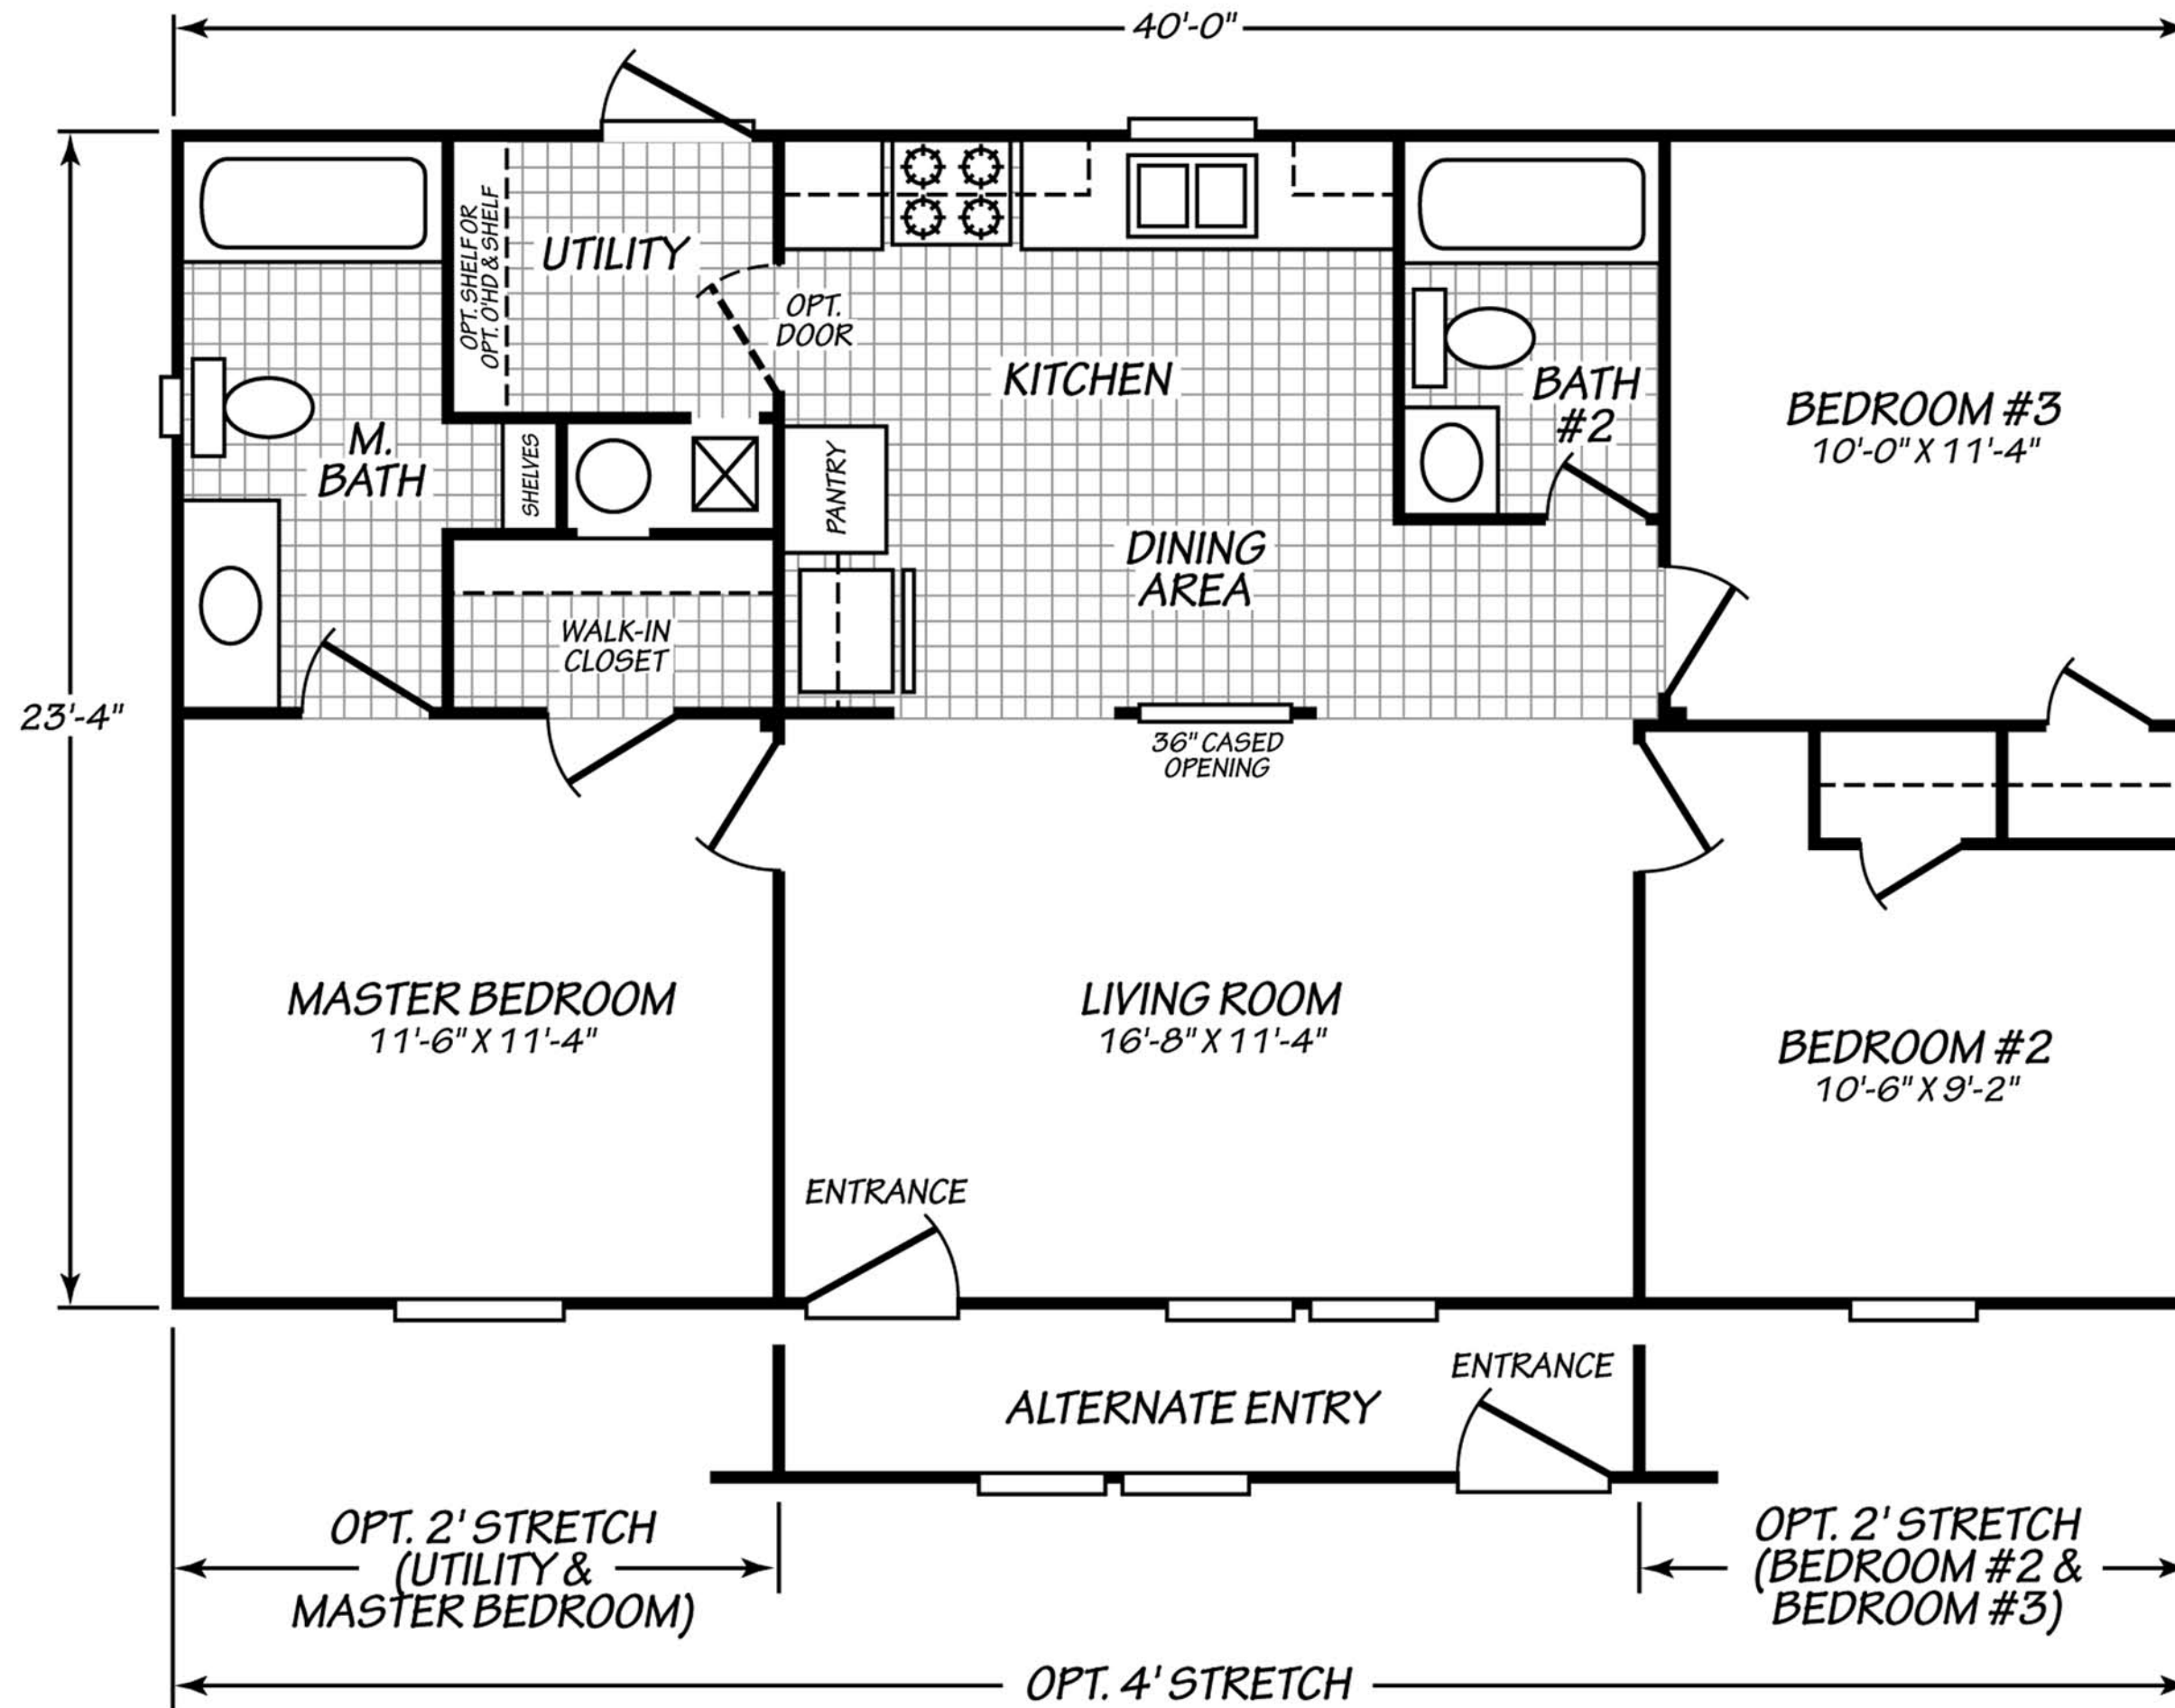

Model - 24403W Weston

Model 24403W

933 Sq. Ft.

3 Bedrooms, 2 Baths

- Spacious Living Room
- Built-In Pantry
- Lined Overhead Cabinets
- Black Appliances
- Master Walk-In Closet
- 60" Tub/Shower in Master
- Optional 2 Bedroom
- Optional 4' Stretch