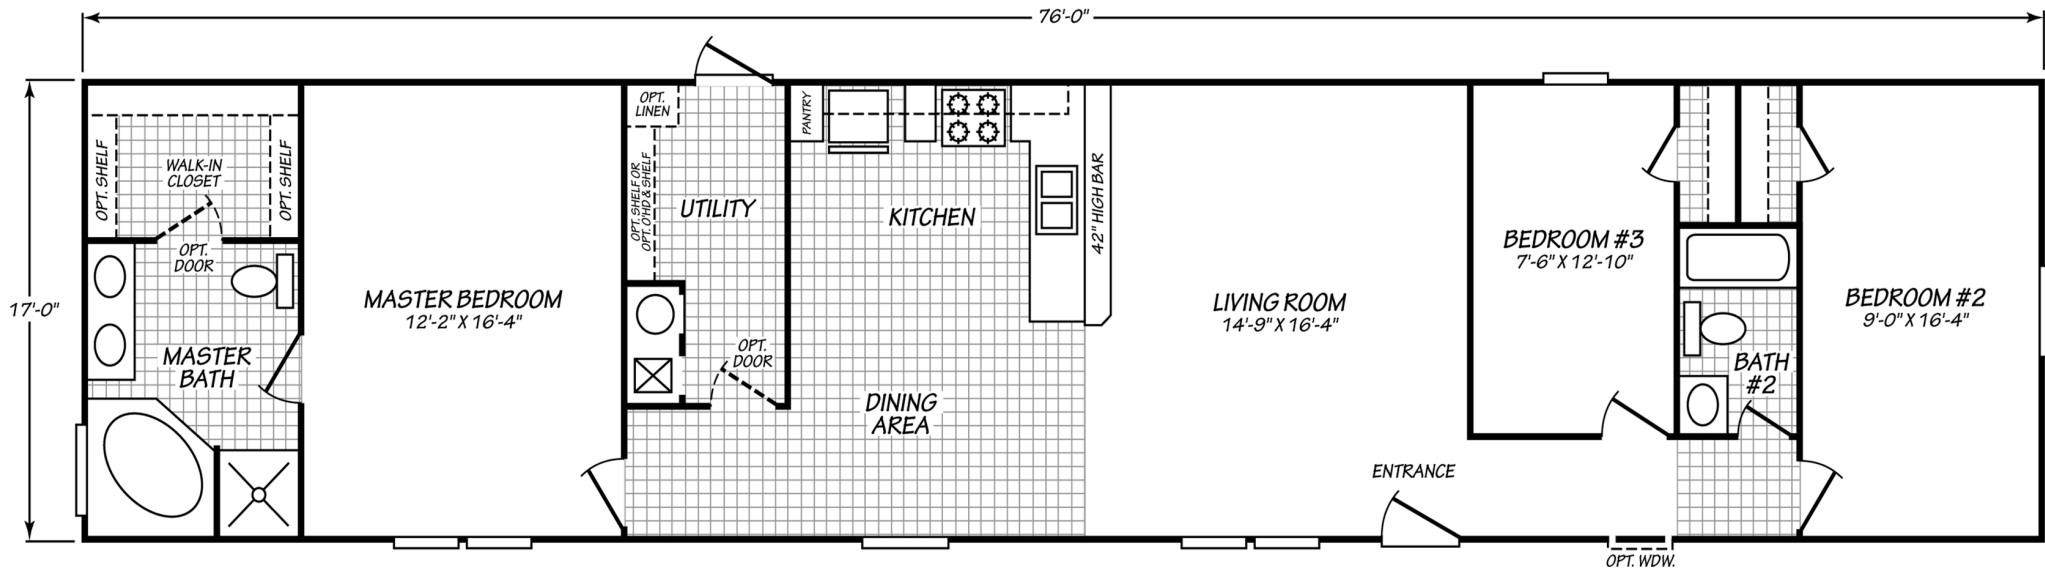

# Model - 18763N Weston

## Model 18763N

1,292 Sq. Ft.

3 Bedrooms, 2 Baths

- Vaulted Ceilings Thru-Out
- Built In Pantry
- Lined Overhead Cabinets
- Storm Windows
- Black Appliance Package
- Glamour Bath
- 21-11-11 Insulation
- Two Bedroom Option