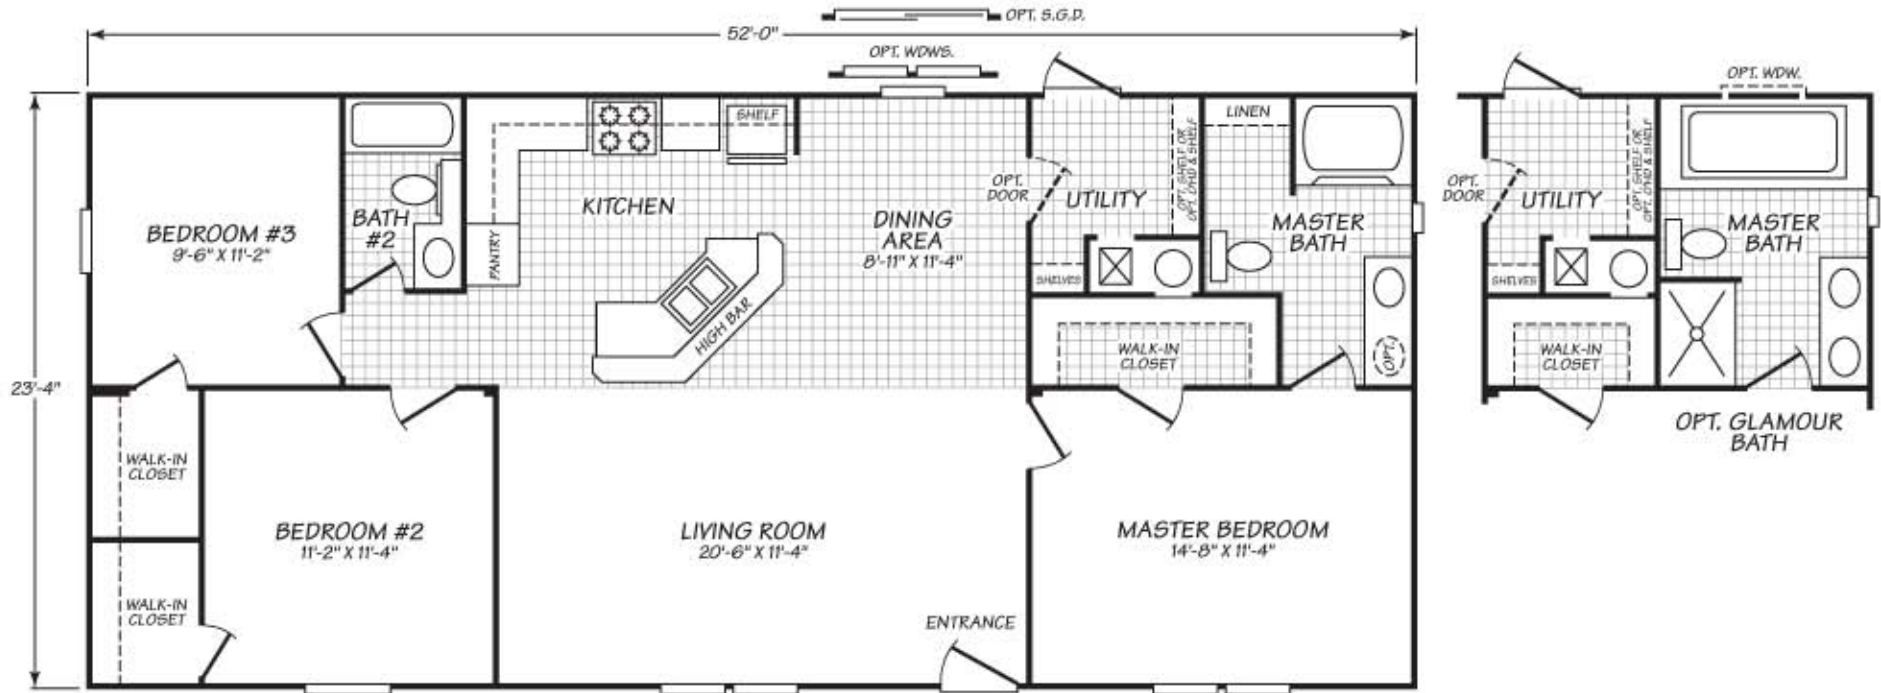

SANDPOINTE

MODEL 24523T

3 Bedroom • 2 Bath • 1,213 Square Feet

Important: Because we continually update and modify our products, it is important for you to know that our brochures and literature are for illustrative purposes only. All information contained herein may vary from the actual home we build. Dimensions are nominal and length and width measurements are from exterior wall to exterior wall. We reserve the right to make changes at any time, without notice or obligation, in prices, colors, materials, specifications, features and models. Please check with your retailer for specific information about the home you select.