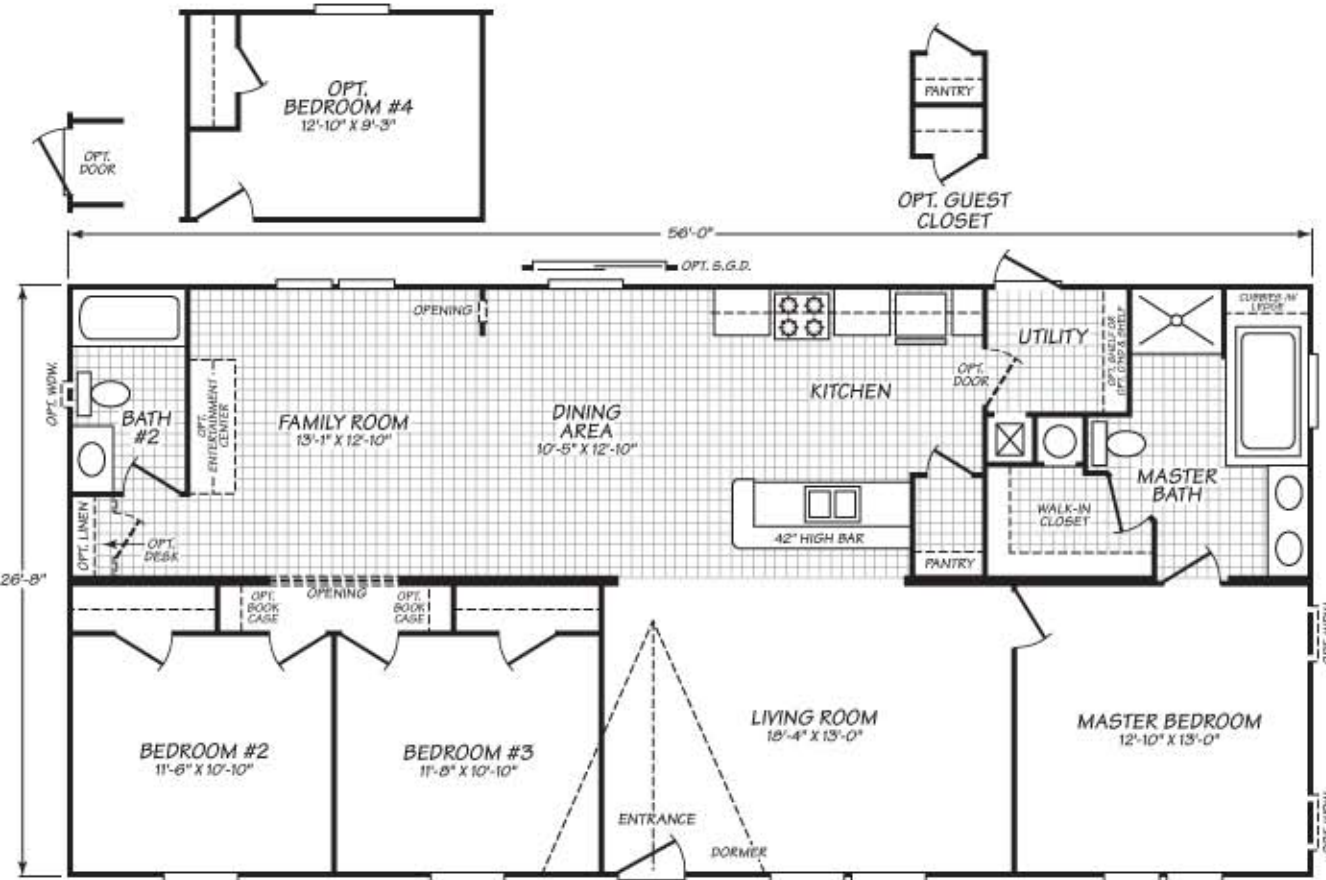

GREEN HILL

MODEL 28563H

3 Bedroom • 2 Bath • 1,492 Square Feet

Important: Because we continually update and modify our products, it is important for you to know that our brochures and literature are for illustrative purposes only. All information contained herein may vary from the actual home we build. Dimensions are nominal and length and width measurements are from exterior wall to exterior wall. We reserve the right to make changes at any time, without notice or obligation, in prices, colors, materials, specifications, features and models. Please check with your retailer for specific information about the home you select.