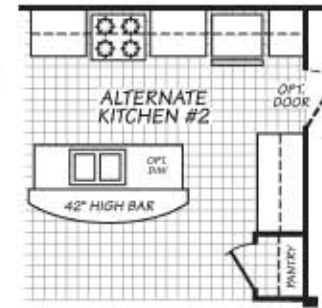

GREEN HILL

MODEL 28563H

3 Bedroom • 2 Bath • 1,492 Square Feet

Important: Because we continually update and modify our products, it is important for you to know that our brochures and literature are for illustrative purposes only. All information contained herein may vary from the actual home we build. Dimensions are nominal and length and width measurements are from exterior wall to exterior wall. We reserve the right to make changes at any time, without notice or obligation, in prices, colors, materials, specifications, features and models. Please check with your retailer for specific information about the home you select.