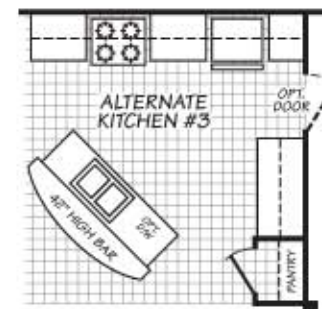

GREEN HILL

MODEL 28563H

3 Bedroom • 2 Bath • 1,492 Square Feet

Important: Because we continually update and modify our products, it is important for you to know that our brochures and literature are for illustrative purposes only. All information contained herein may vary from the actual home we build. Dimensions are nominal and length and width measurements are from exterior wall to exterior wall. We reserve the right to make changes at any time, without notice or obligation, in prices, colors, materials, specifications, features and models. Please check with your retailer for specific information about the home you select.