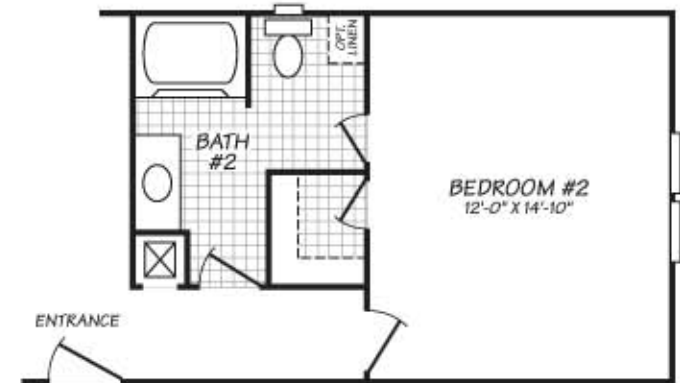

OPT. WHEELCHAIR ACCESSIBLE BATH

OPTIONAL TWO BEDROOM

MODEL 16763K

3 Bedroom • 2 Bath • 1,178 Square Feet

Important: Because we continually update and modify our products, it is important for you to know that our brochures and literature are for illustrative purposes only. All information contained herein may vary from the actual home we build. Dimensions are nominal and length and width measurements are from exterior wall to exterior wall. We reserve the right to make changes at any time, without notice or obligation, in prices, colors, materials, specifications, features and models. Please check with your retailer for specific information about the home you select.