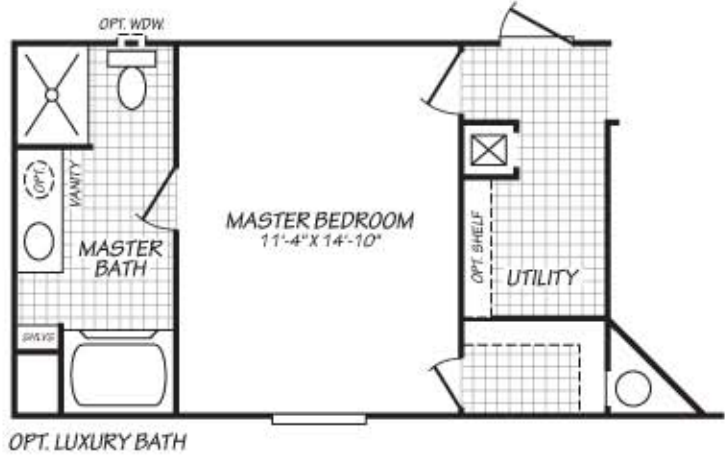

## MODEL 16723B

3 Bedroom • 2 Bath • 1,116 Square Feet

Important: Because we continually update and modify our products, it is important for you to know that our brochures and literature are for illustrative purposes only. Illustrations may show optional features. All information contained herein may vary from the actual home we build. Dimensions are nominal and length and width measurements are from exterior wall to exterior wall. We reserve the right to make changes at any time, without notice or obligation, in prices, colors, materials, specifications, features and models. Please check with your retailer for specific information about the home you select.